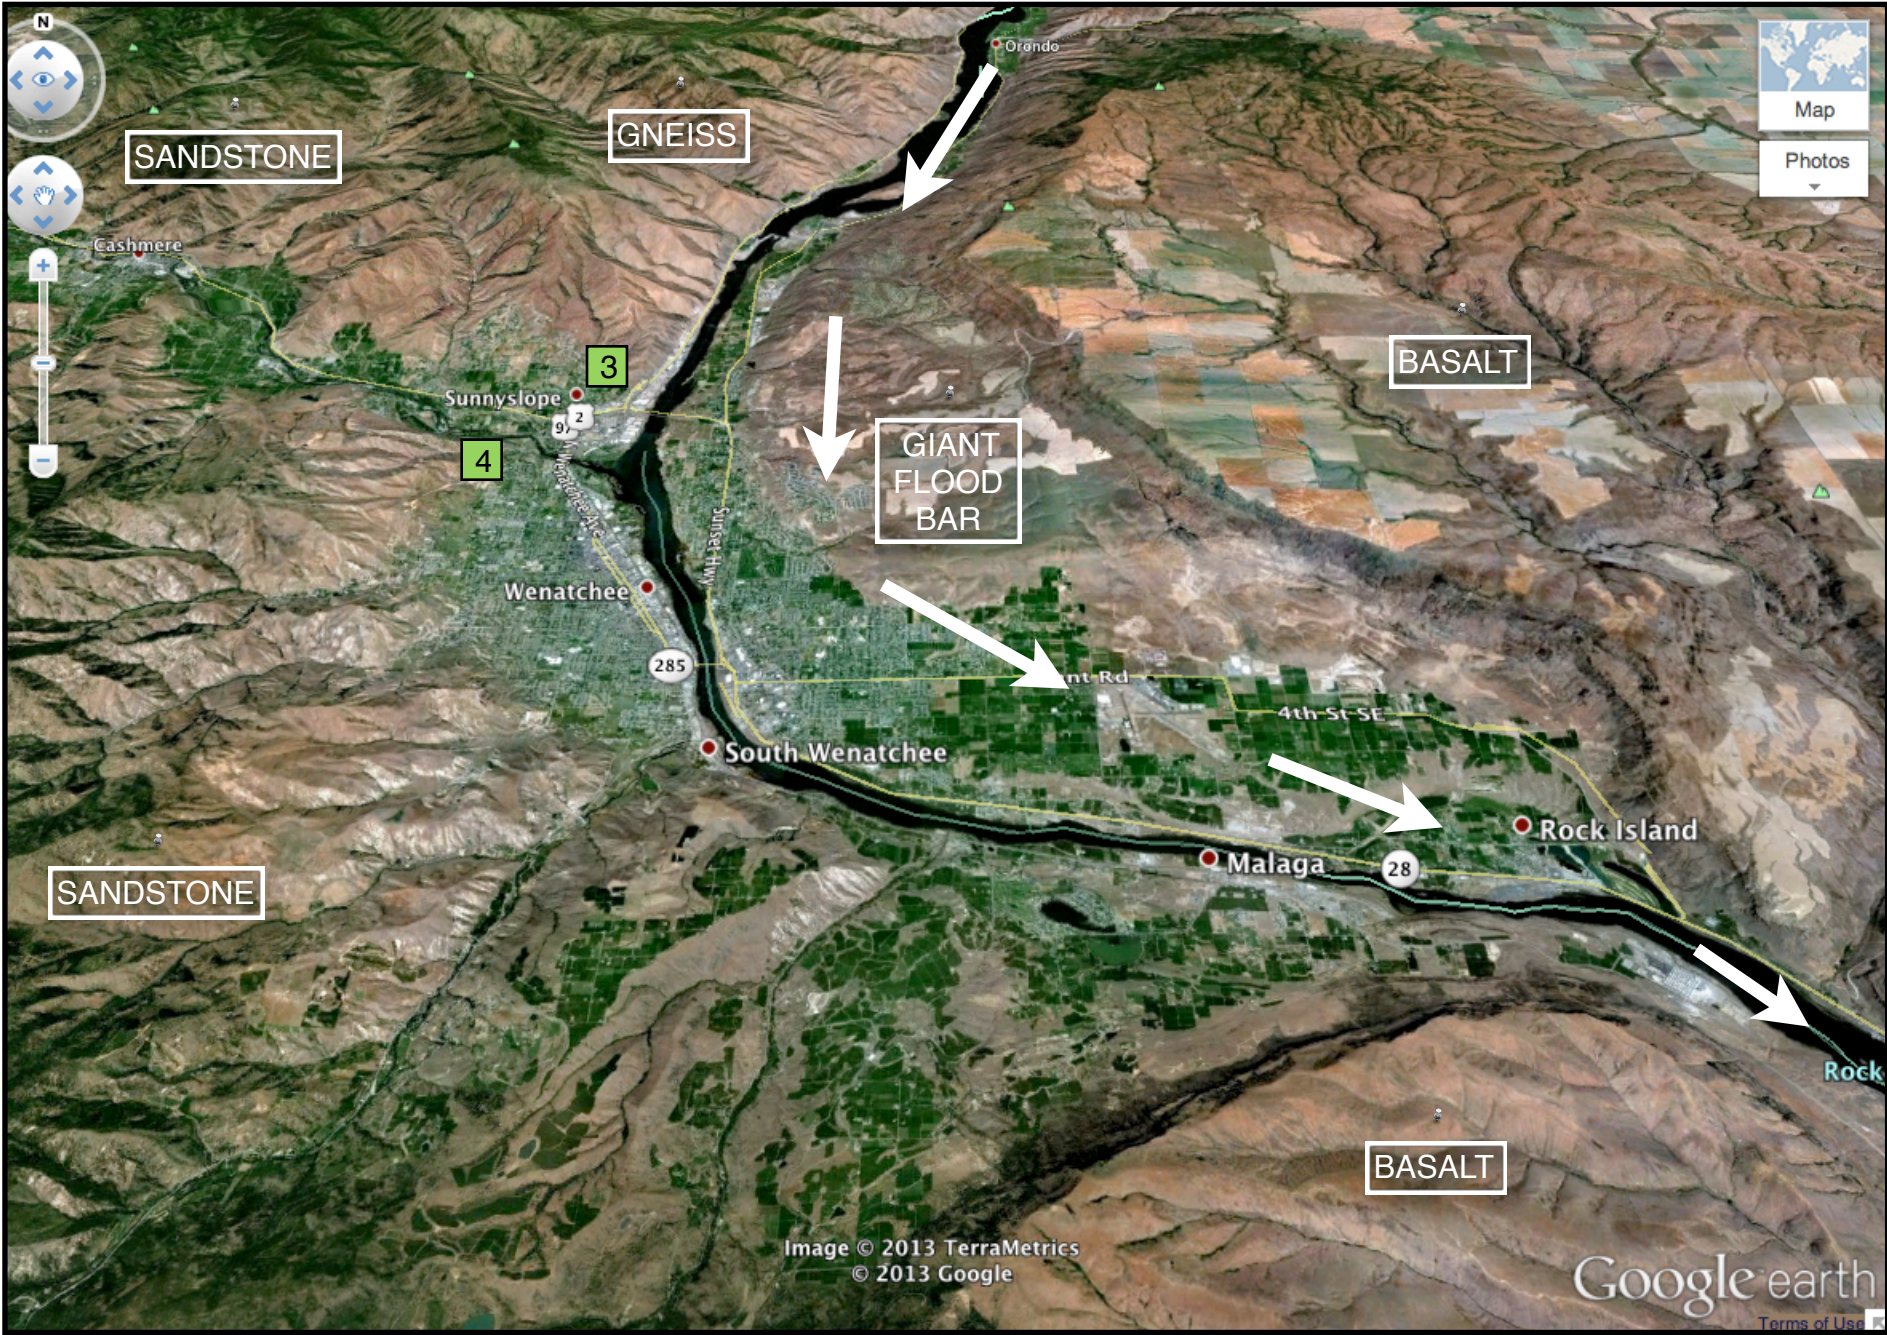

Wenatchee Ice Age Floods

Jennifer Hackett map
manastashmapping.com

Map based on geology by Porter (1969) & Long (1993)

Image © 2013 TerraMetrics
© 2013 Google

Google earth
Terms of Use