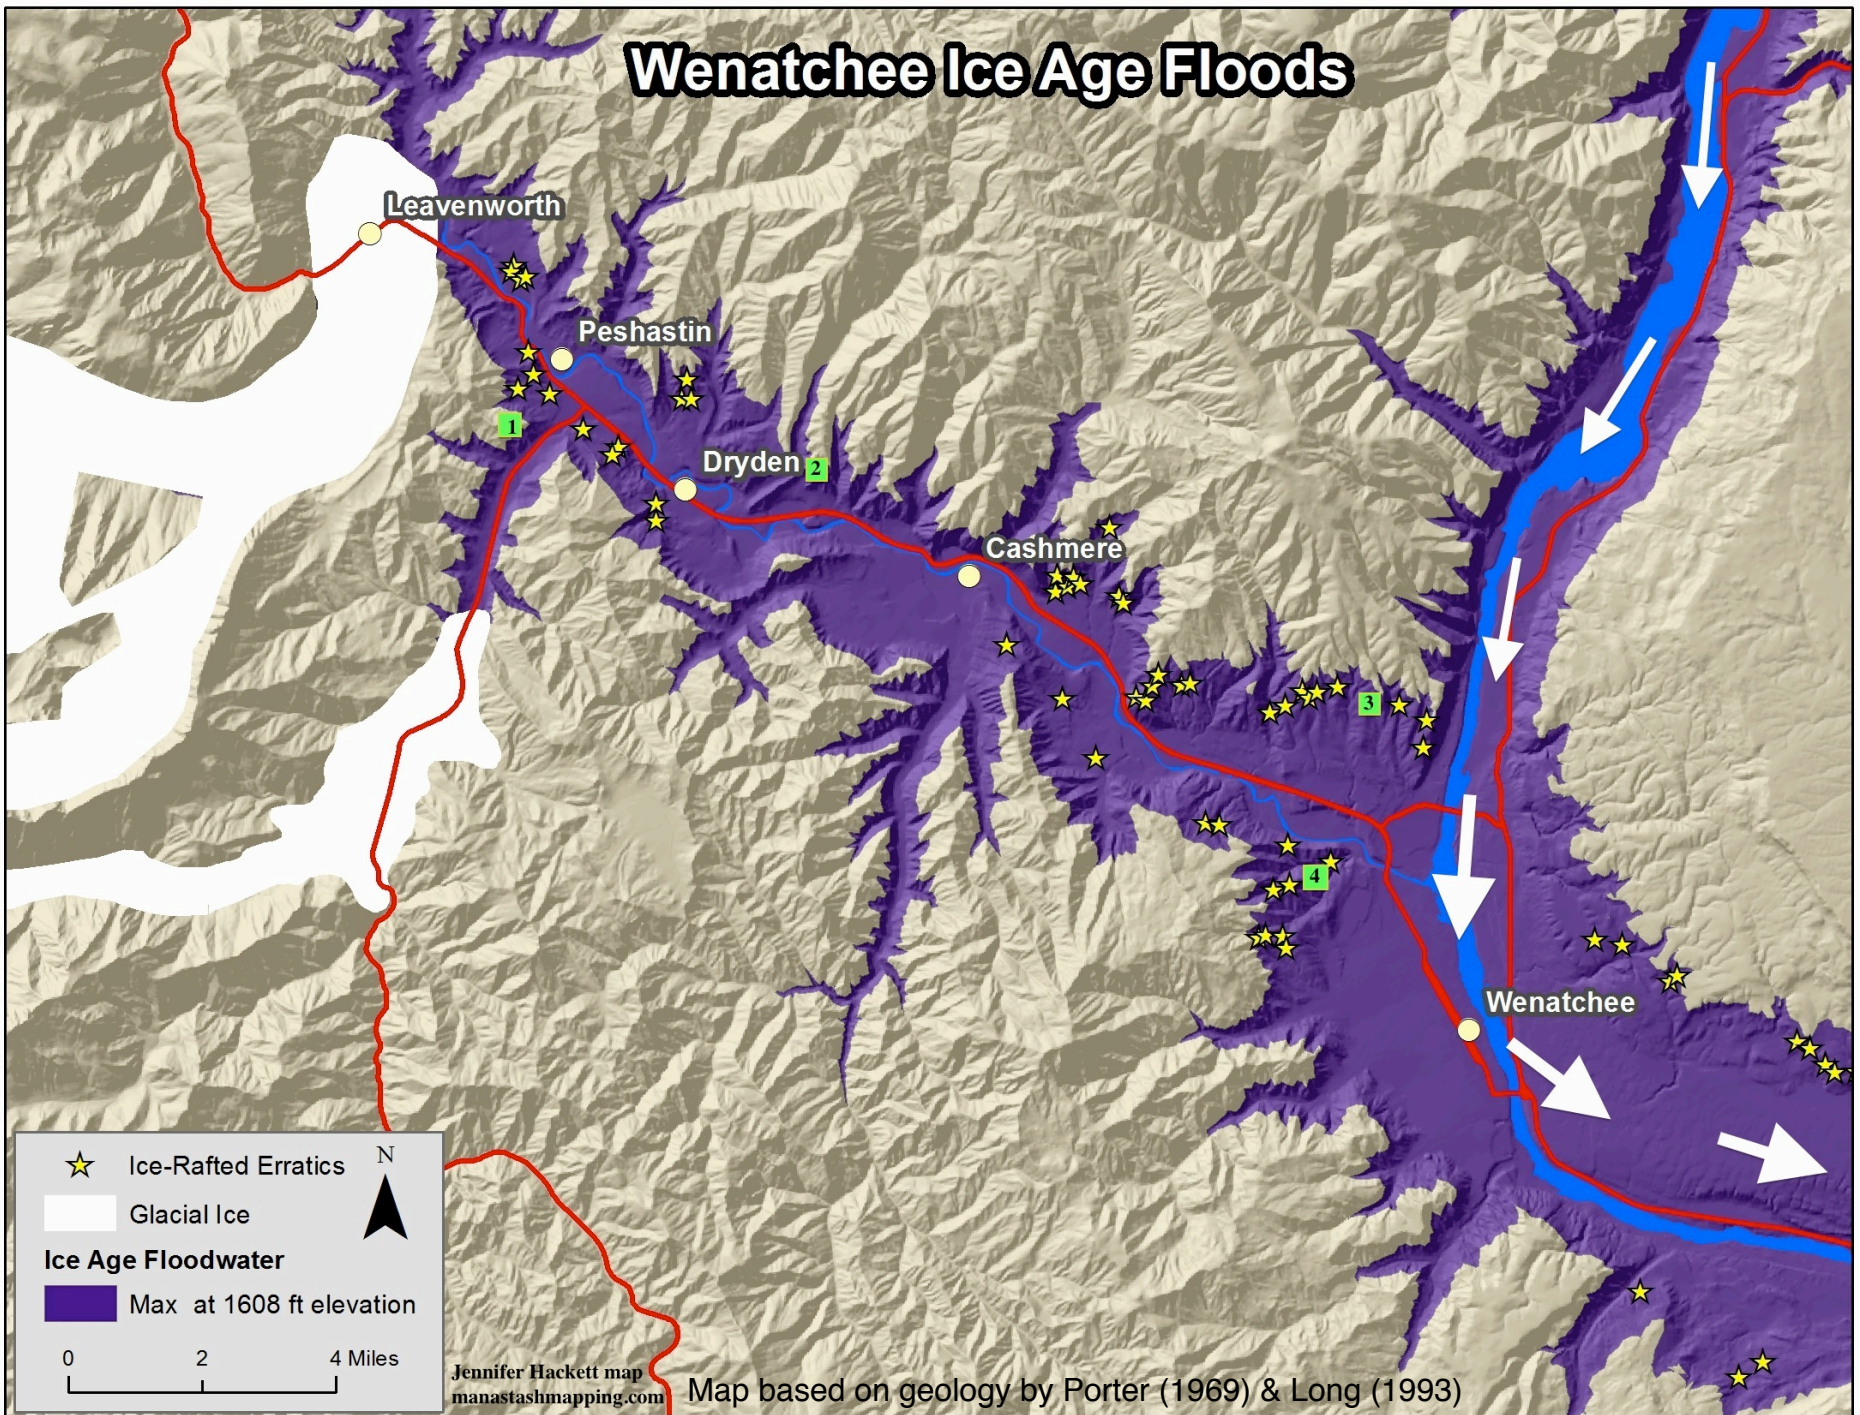

Wenatchee Ice Age Floods

Jennifer Hackett map
manastashmapping.com

Map based on geology by Porter (1969) & Long (1993)

Image © 2013 TerraMetrics
© 2013 Google

Google earth
Terms of Use