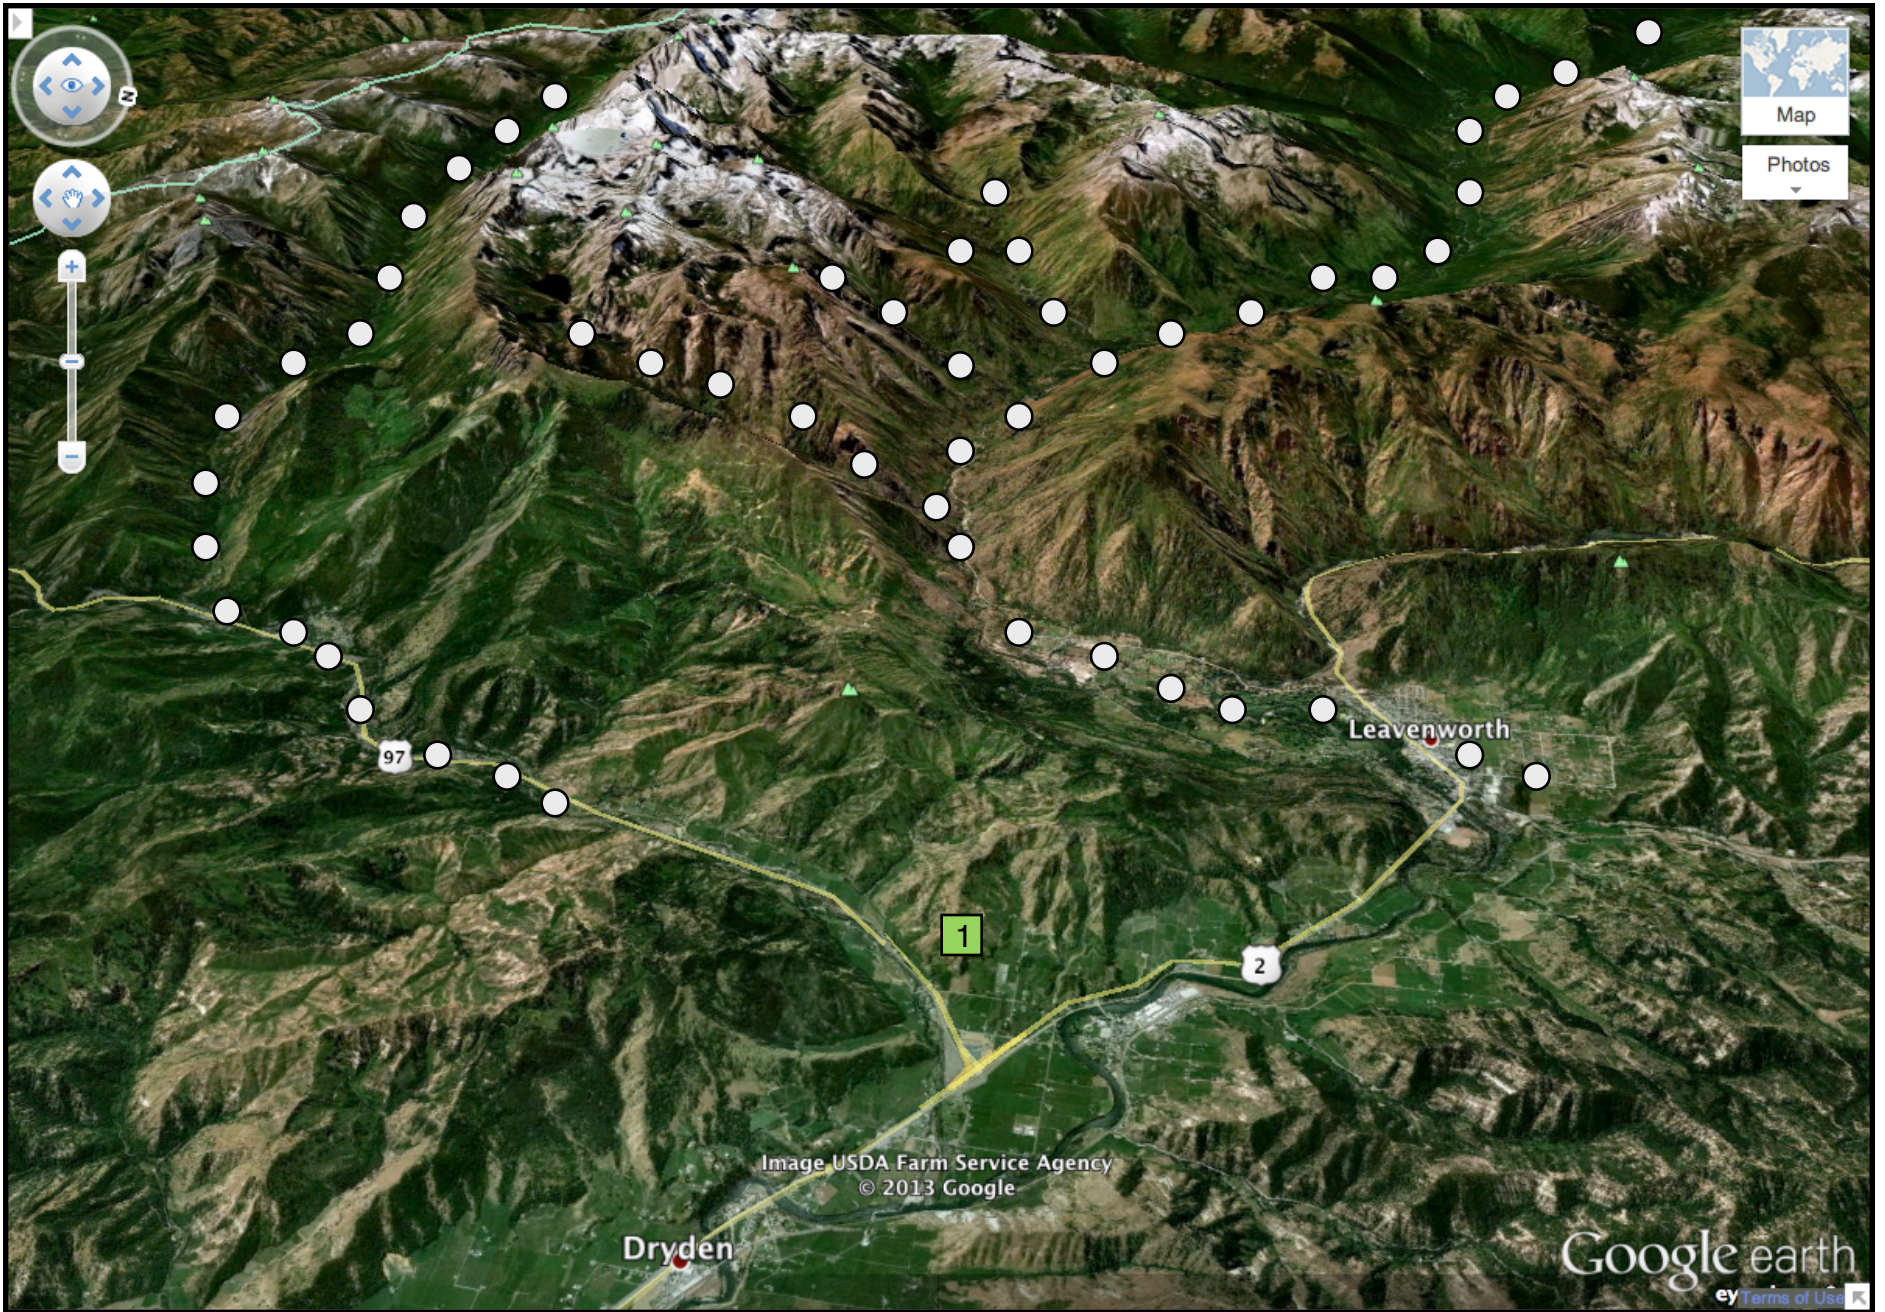

Wenatchee Ice Age Floods

Jennifer Hackett map
manastashmapping.com

Map based on geology by Porter (1969) & Long (1993)

Image © 2013 TerraMetrics
© 2013 Google

Google earth
Terms of Use